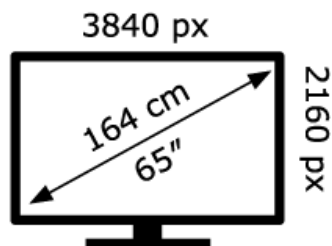

SONY®

K-65XR70

67 kWh/1000h

ABCDEF **G**
HDR
109 kWh/1000h

2019/2013

SONY®

K-65XR70

67 kWh/1000h