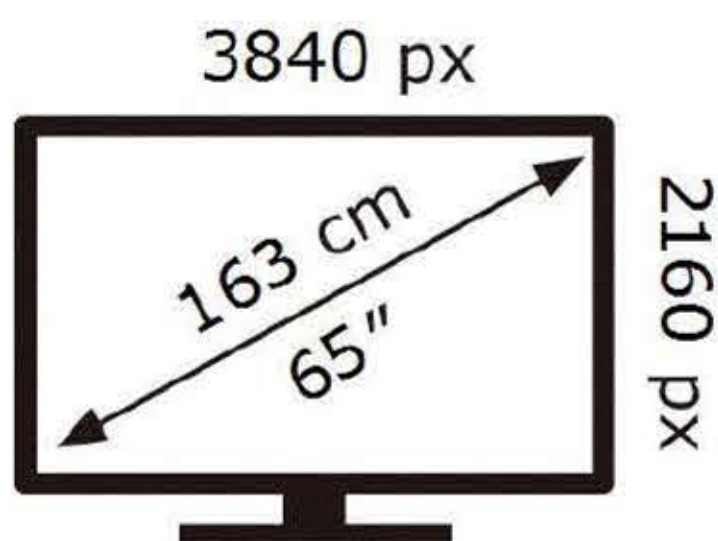

ENERG

SAMSUNG

QE65QN85DBT

102 kWh/1000h

ABCDEF **G**

240 kWh/1000h

2019/2013