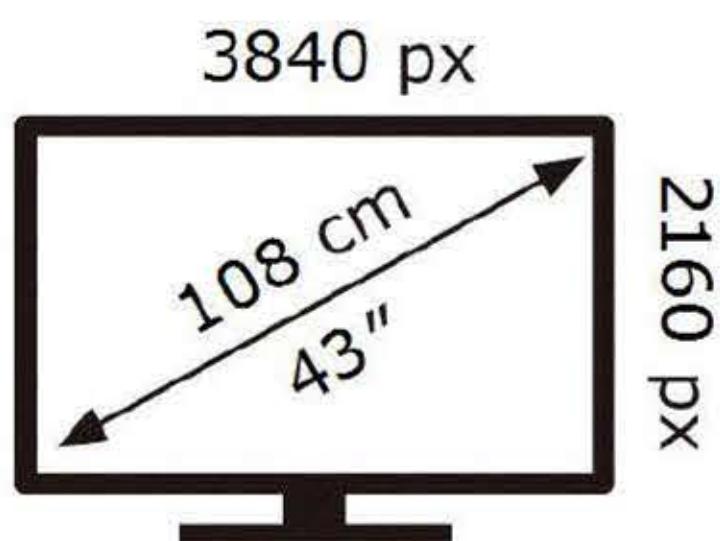

ENERG

SAMSUNG

QE43LS03DAU

53 kWh/1000h

ABCDEF **G**

112 kWh/1000h

2019/2013