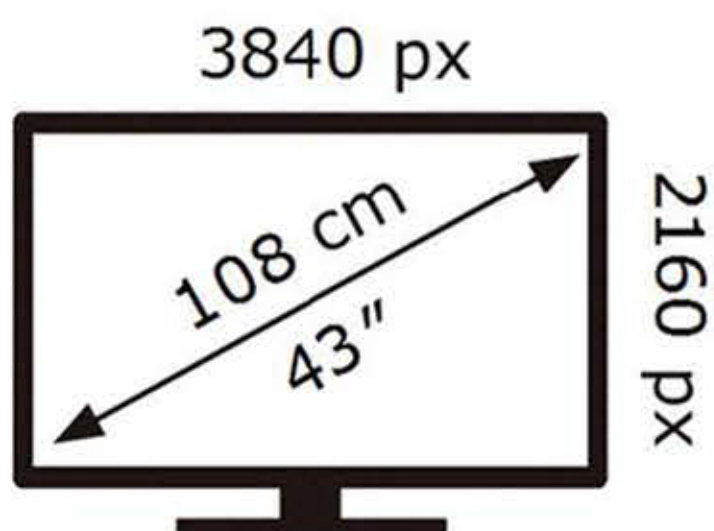

# ENERGY

SAMSUNG

QE43QN90DAT

**51** kWh/1000h

ABCDEF **G**

**106** kWh/1000h

2019/2013