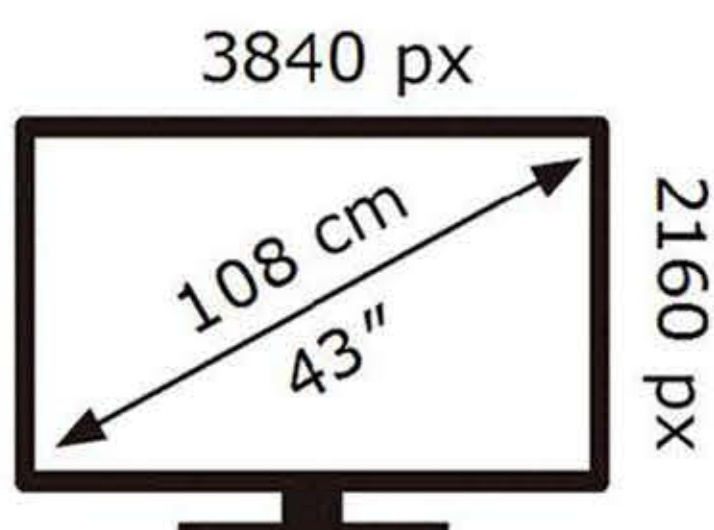

# ENERG

**SAMSUNG**

UE43DU8500K

**53** kWh/1000h

ABCDEF **G**

**106** kWh/1000h

2019/2013