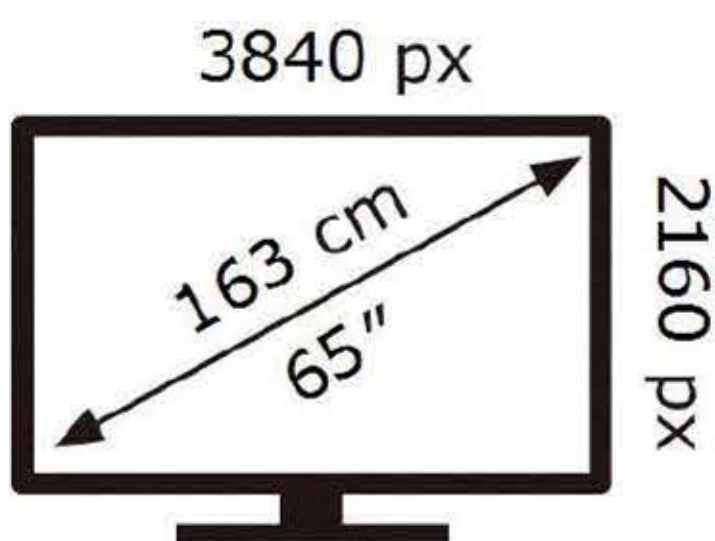

ENERG

SAMSUNG

QE65S90DAT

90 kWh/1000h

ABCDEF **G**

149 kWh/1000h

2019/2013