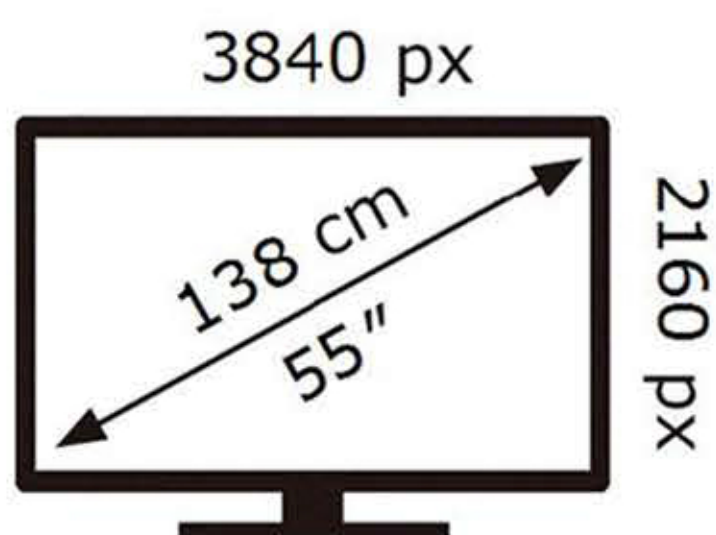

ENERG

SAMSUNG

UE55DU8500K

80 kWh/1000h

ABCDEF **G**

120 kWh/1000h

2019/2013