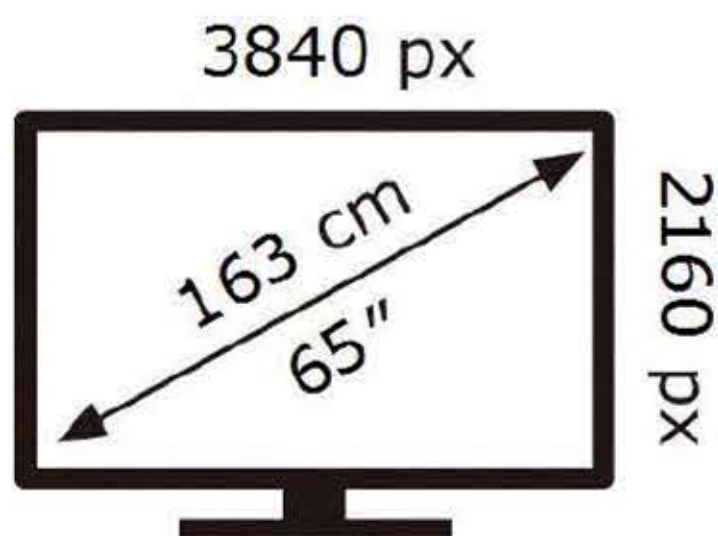

ENERG

SAMSUNG

QE65QN85DBT

102 kWh/1000h

ABCDEF **G**

240 kWh/1000h

2019/2013