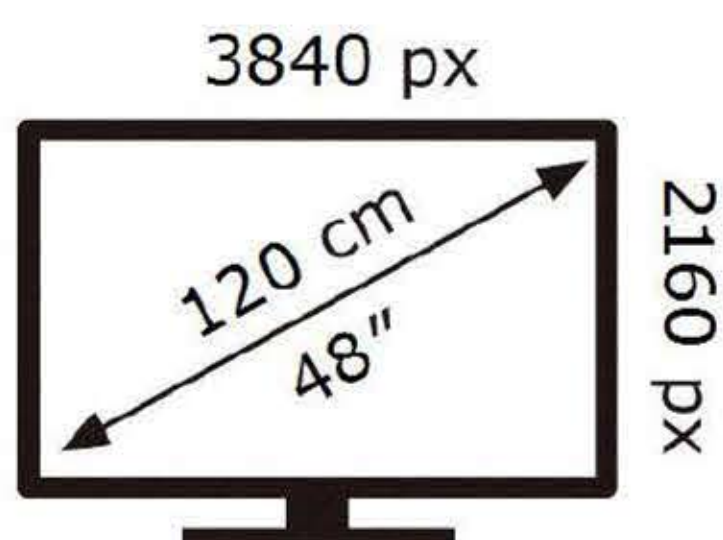

ENERGY

SAMSUNG

QE48S90DAE

66 kWh/1000h

ABCDEF **G**

88 kWh/1000h

2019/2013