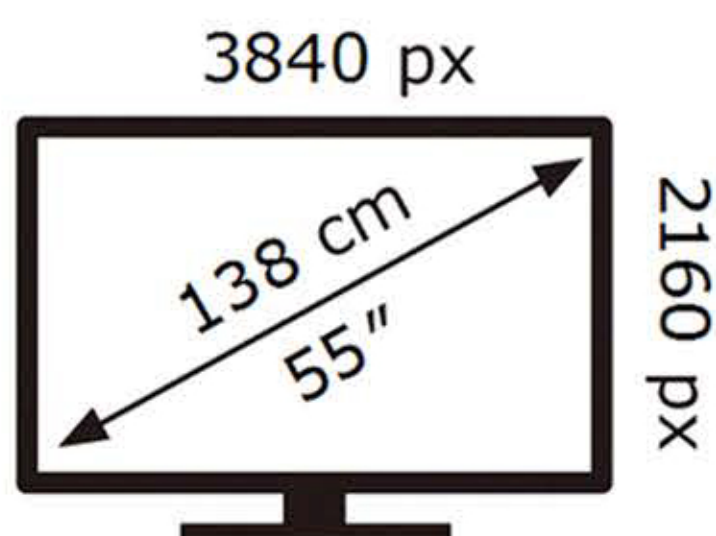

# ENERG

**SAMSUNG**

QE55S95DAT

**82** kWh/1000h

ABCDEF **G**

**191** kWh/1000h

2019/2013