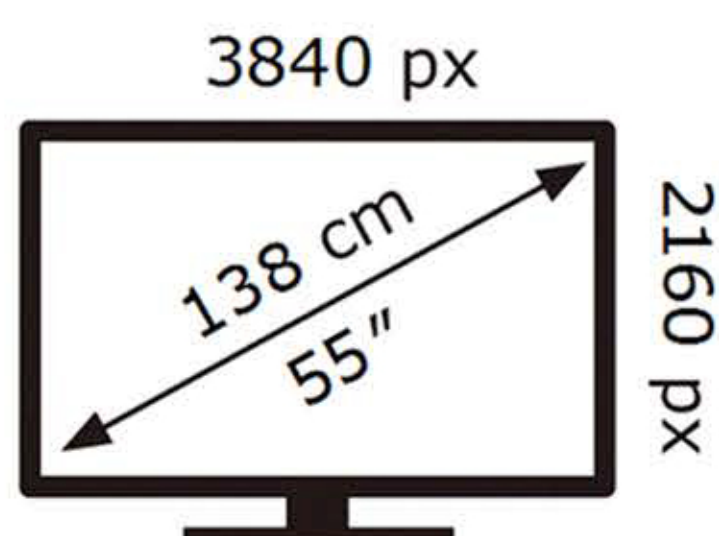

# ENERG

**SAMSUNG**

QE55S95DAT

**82** kWh/1000h

ABCDEF **G**

**191** kWh/1000h

2019/2013