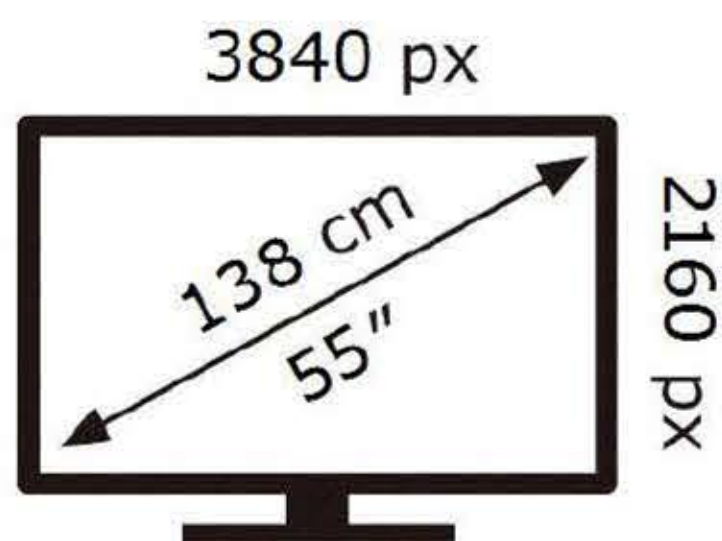

ENERGY

SAMSUNG

QE55QN95DAT

77 kWh/1000h

ABCDEF **G**

193 kWh/1000h

2019/2013