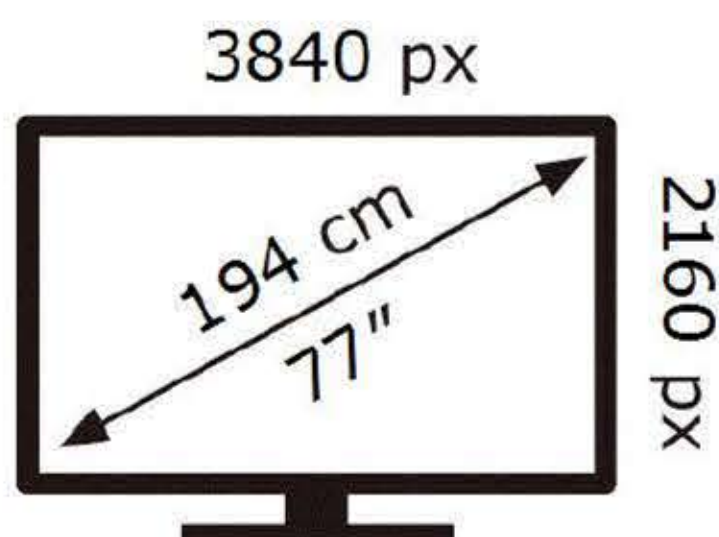

ENERGY

SAMSUNG

QE77S90DAE

126 kWh/1000h

ABCDEF **G**

161 kWh/1000h

2019/2013