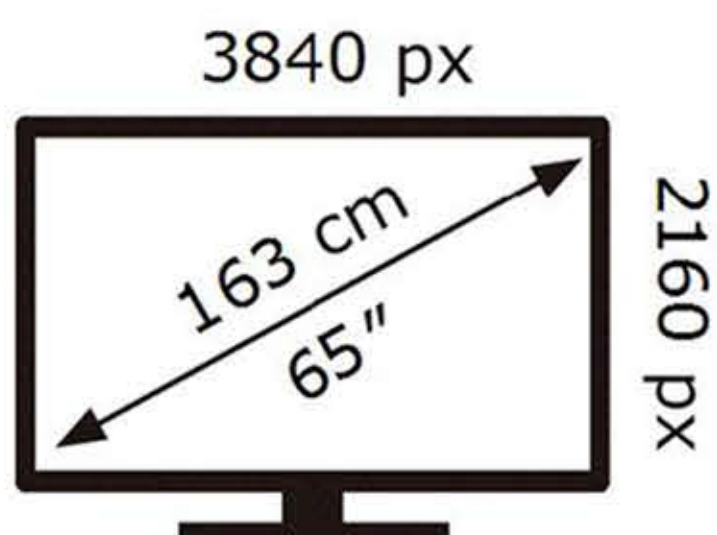

# ENERGY

SAMSUNG

UE65DU8500K

**107** kWh/1000h

ABCDEF **G**

**164** kWh/1000h

2019/2013