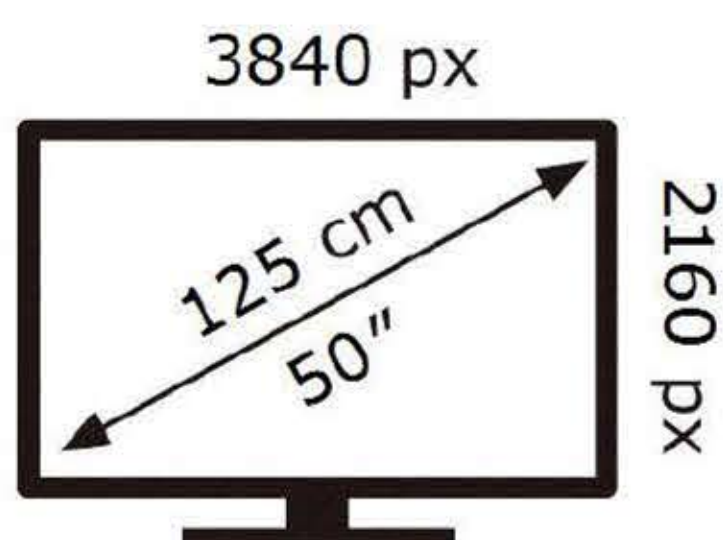

ENERG

SAMSUNG

UE50DU7100K

70 kWh/1000h

ABCDEF **G**

105 kWh/1000h

2019/2013