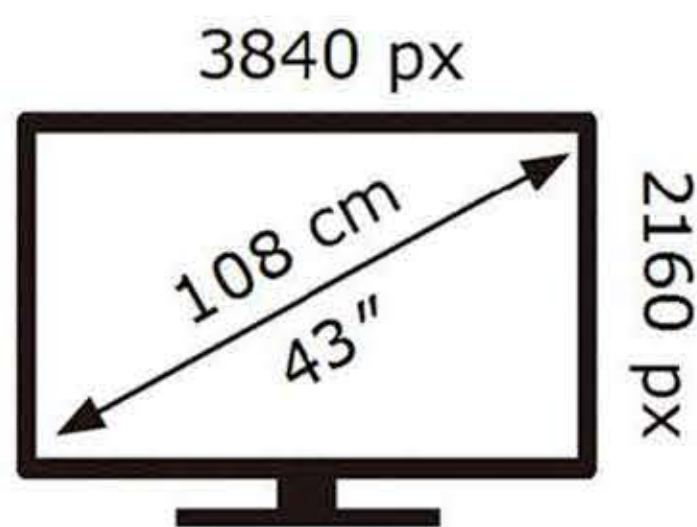

# ENERG

**SAMSUNG**

UE43DU7100K

**53** kWh/1000h

ABCDEF **G**

**104** kWh/1000h

2019/2013