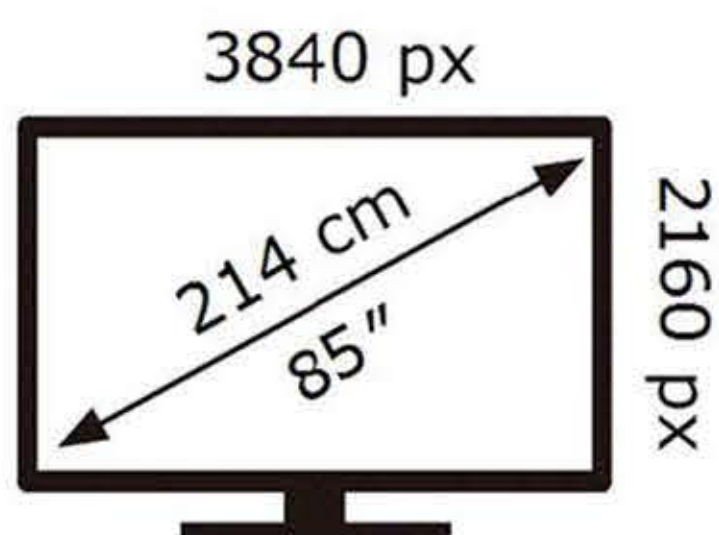

ENERGY

SAMSUNG

UE85DU7100K

166 kWh/1000h

ABCDEF **G**

250 kWh/1000h

2019/2013