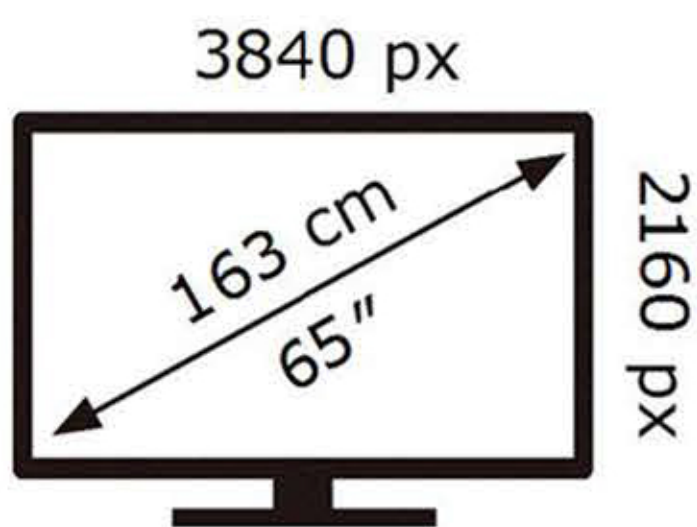

ENERG

SAMSUNG

UE65DU7100K

110 kWh/1000h

ABCDEF **G**

169 kWh/1000h

2019/2013