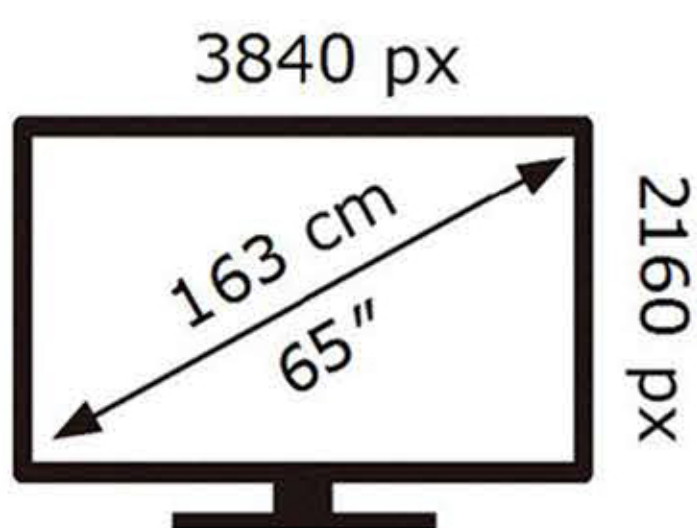

ENERG

SAMSUNG

UE65DU7100K

110 kWh/1000h

ABCDEF **G**

169 kWh/1000h

2019/2013