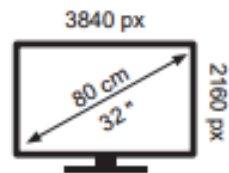

AORUS FO32U2P

44 kWh/1000h

2019/2013

AORUS FO32U2P

44 kWh/1000h

2019/2013