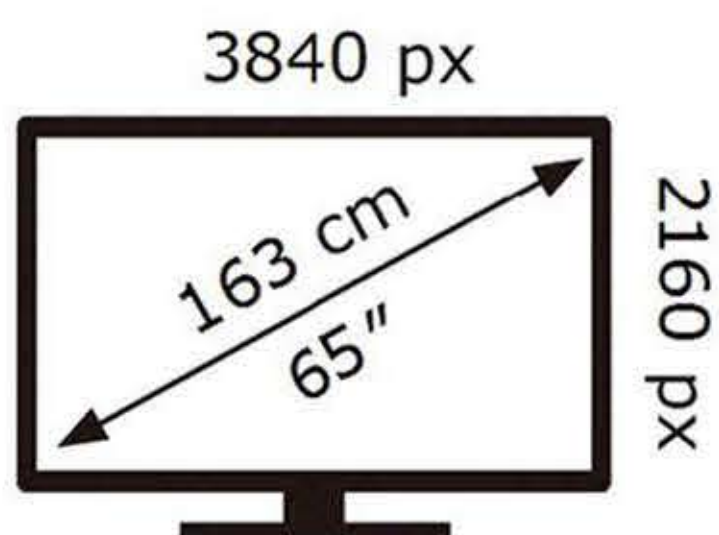

ENERGY

SAMSUNG

QE65S95DAT

100 kWh/1000h

ABCDEF **G**

227 kWh/1000h

2019/2013