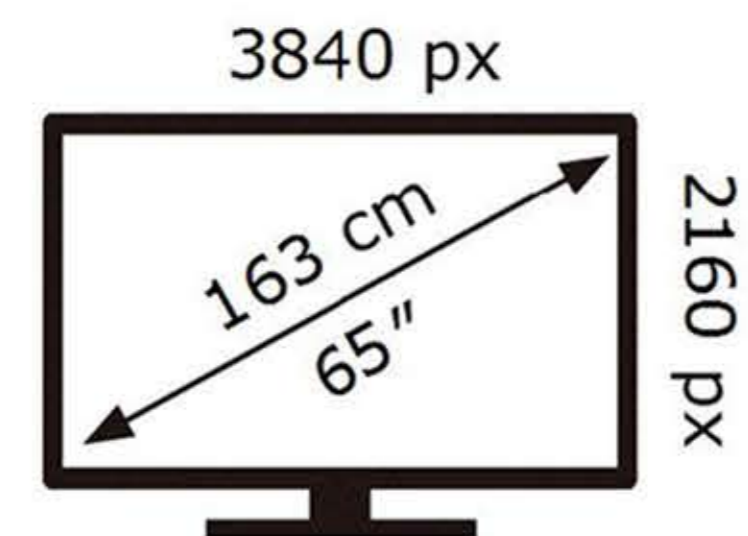

SAMSUNG

QE65S95DAT

100 kWh/1000h

ABCDEF **G**

227 kWh/1000h

2019/2013

SAMSUNG

QE65S95DAT

100 kWh/1000h

ABCDEF **G**

227 kWh/1000h

2019/2013