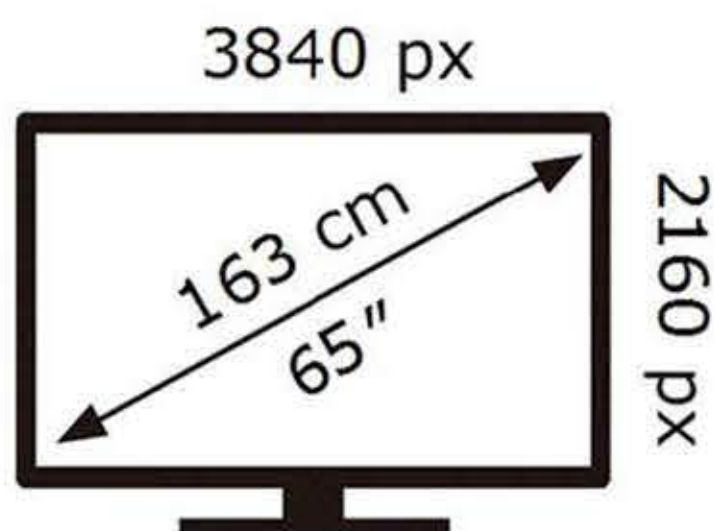

ENERG

SAMSUNG

QE65QN90DAT

90 kWh/1000h

ABCDEF **G**

210 kWh/1000h

2019/2013