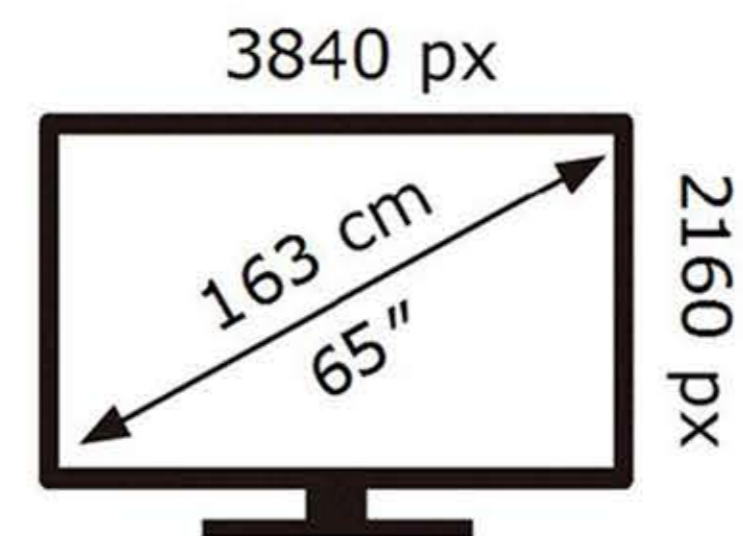

# ENERG

SAMSUNG

QE65QN90DAT

**90** kWh/1000h

ABCDEF **G**

**210** kWh/1000h

2019/2013