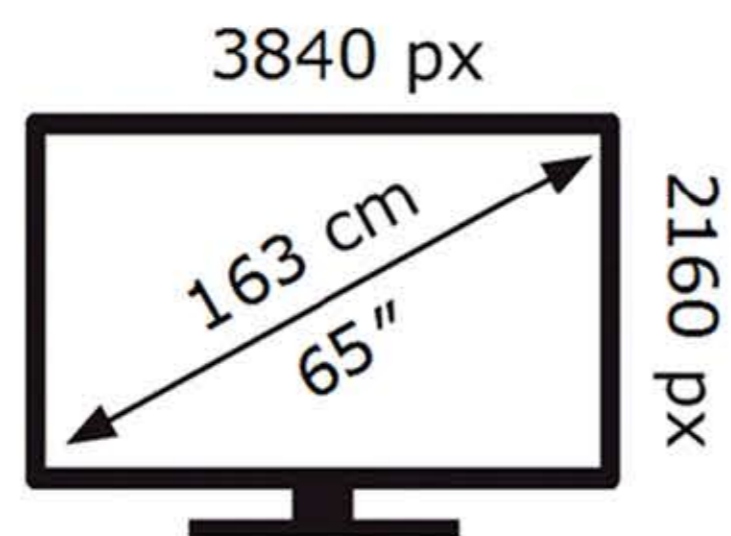

# ENERG

SAMSUNG

QE65QN90DAT

**90** kWh/1000h

ABCDEF **G**

**210** kWh/1000h

2019/2013