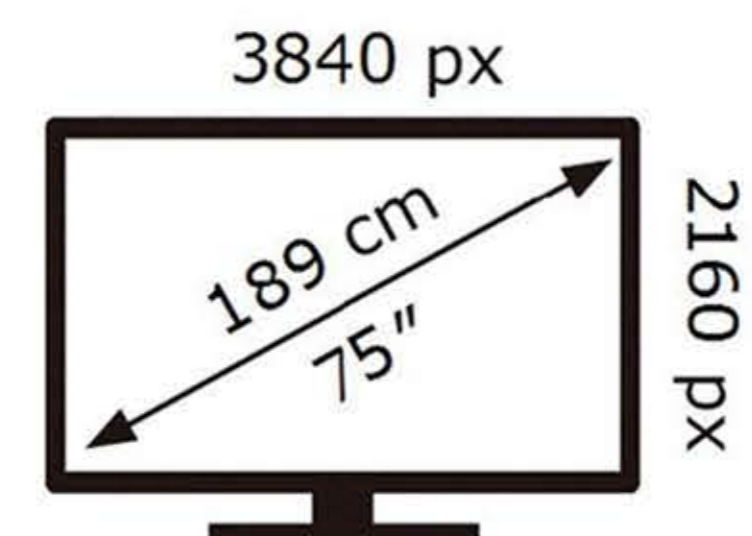

SAMSUNG

QE75QN85DBT

121 kWh/1000h

ABCDEF **G**

286 kWh/1000h

2019/2013

SAMSUNG

QE75QN85DBT

121 kWh/1000h

ABCDEF **G**

286 kWh/1000h

2019/2013