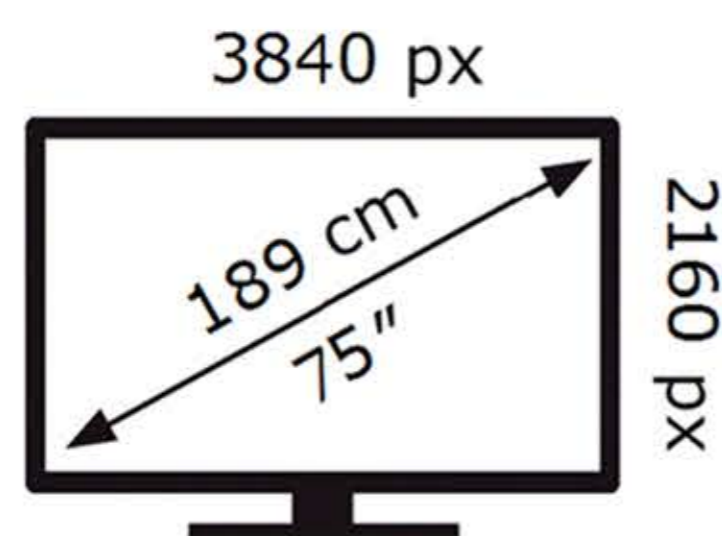

SAMSUNG

QE75QN85DBT

**121** kWh/1000h

ABCDEF **G**

**286** kWh/1000h

2019/2013

SAMSUNG

QE75QN85DBT