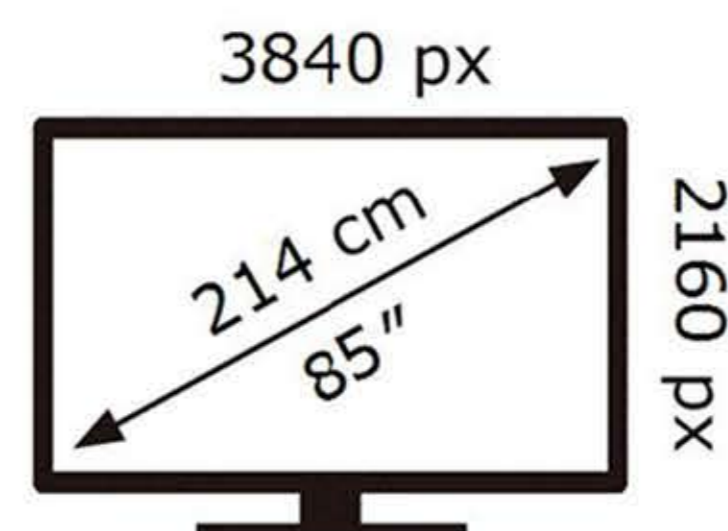

SAMSUNG

QE85QN85DBT

143 kWh/1000h

ABCDEF **G**

357 kWh/1000h

2019/2013

SAMSUNG

QE85QN85DBT

143 kWh/1000h

ABCDEF **G**

357 kWh/1000h

2019/2013