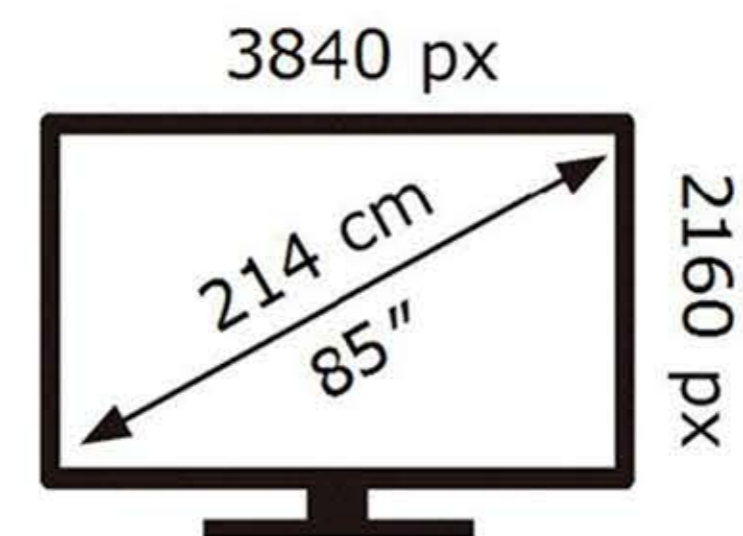

SAMSUNG

QE85QN90DAT

123 kWh/1000h

ABCDEF **G**

339 kWh/1000h

2019/2013