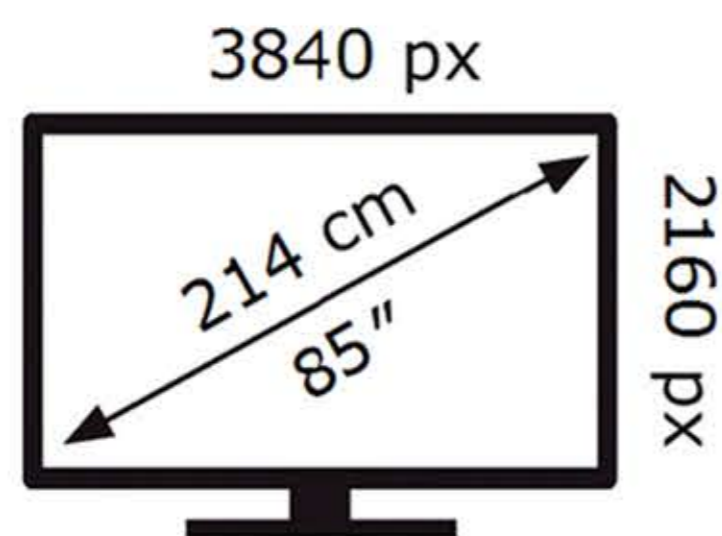

ENERG

SAMSUNG

QE85QN90DAT

123 kWh/1000h

ABCDEF **G**

339 kWh/1000h

2019/2013

ENERG