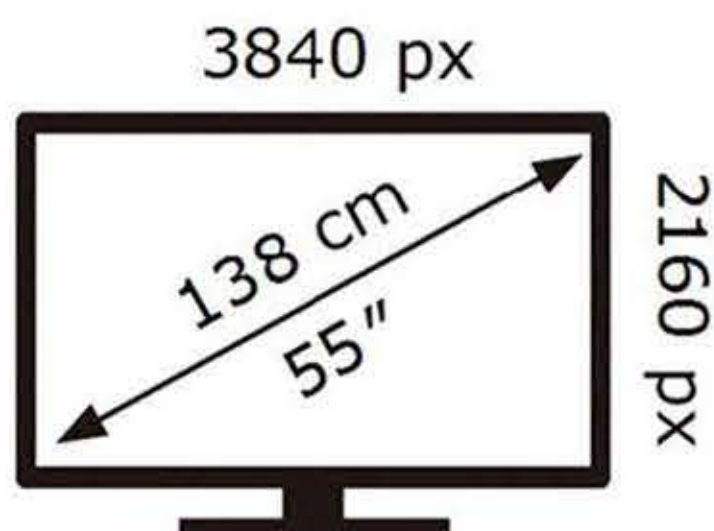

ENERG

SAMSUNG

QE55QN85DBT

80 kWh/1000h

ABCDEF **G**

183 kWh/1000h

2019/2013