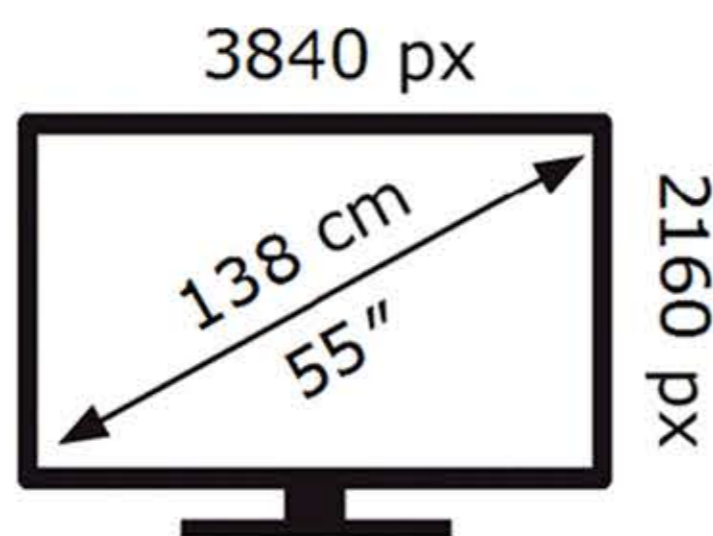

ENERG

SAMSUNG

QE55QN85DBT

80 kWh/1000h

ABCDEF **G**

183 kWh/1000h

2019/2013

ENERG