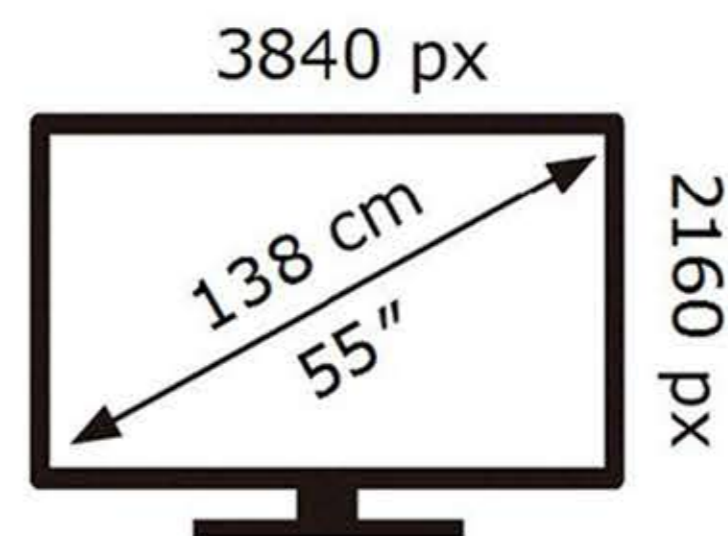

SAMSUNG

QE55QN85DBT

80 kWh/1000h

ABCDEF **G**

183 kWh/1000h

2019/2013