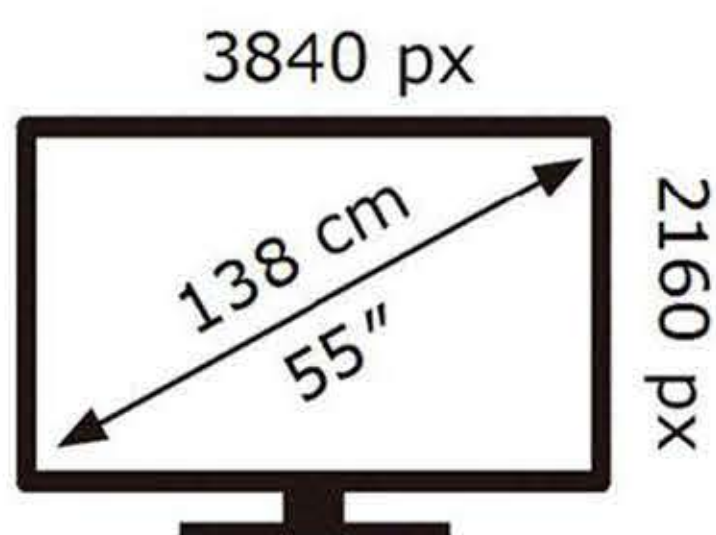

ENERGY

SAMSUNG

QE55QN90DAT

77 kWh/1000h

ABCDEF **G**

174 kWh/1000h

2019/2013