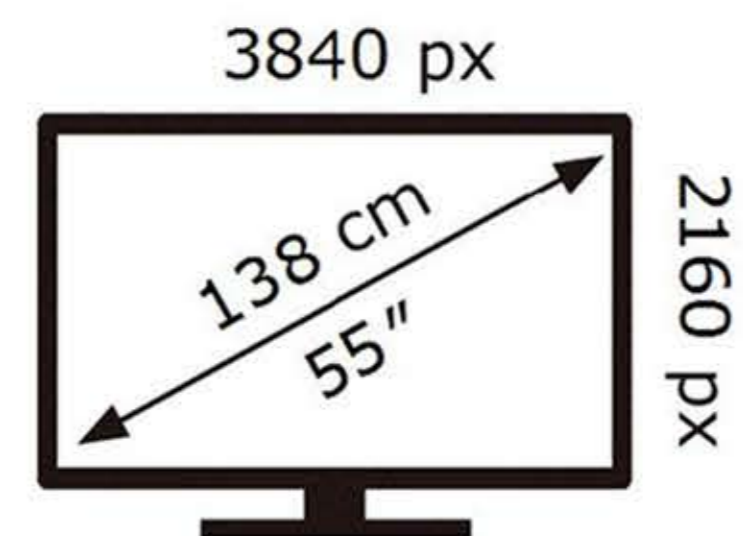

ENERG

SAMSUNG

QE55QN90DAT

77 kWh/1000h

ABCDEF **G**

HDR

174 kWh/1000h

2019/2013