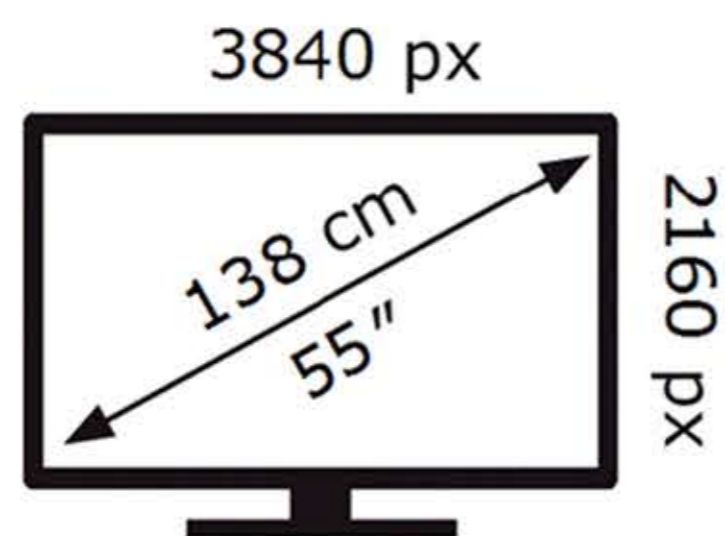

ENERG

SAMSUNG

QE55QN90DAT

77 kWh/1000h

ABCDEF **G**

HDR

174 kWh/1000h

2019/2013