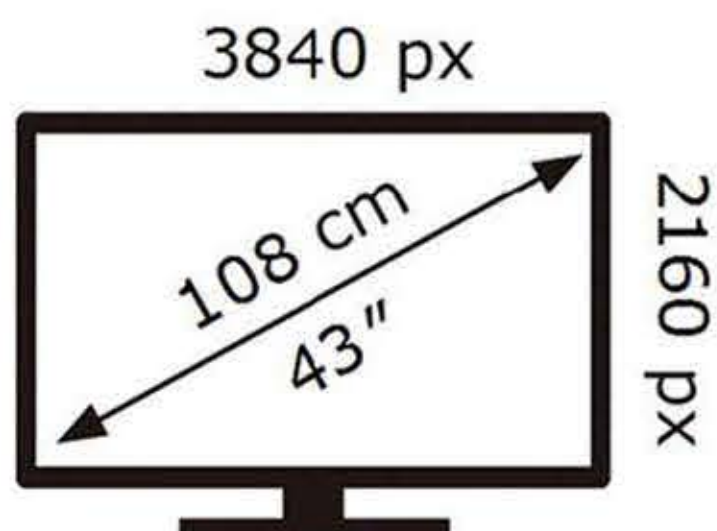

ENERG

SAMSUNG

QE43QN90DAT

51 kWh/1000h

ABCDEF **G**

106 kWh/1000h

2019/2013