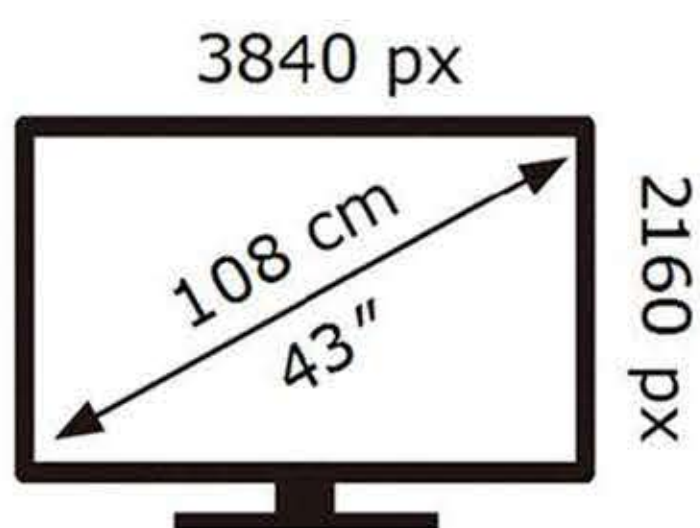

ENERG

SAMSUNG

UE43DU7100K

53 kWh/1000h

ABCDEF **G**

104 kWh/1000h

2019/2013