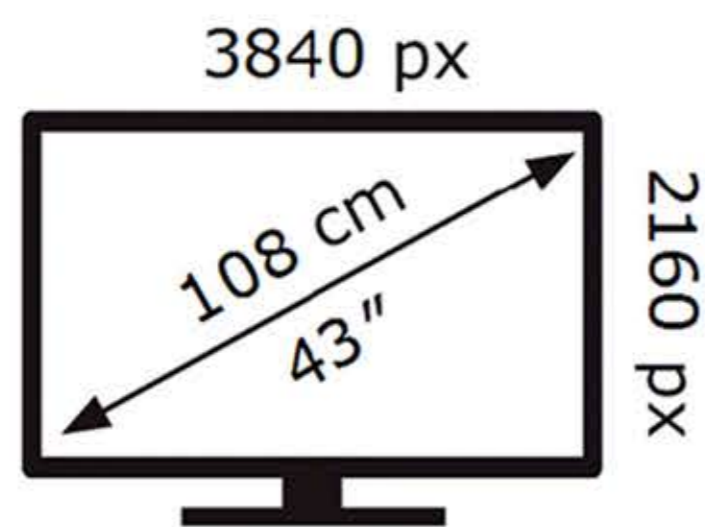

ENERG ⚡

SAMSUNG

UE43DU7100K

53 kWh/1000h

ABCDEF **G**

104 kWh/1000h

2019/2013

ENERG ⚡