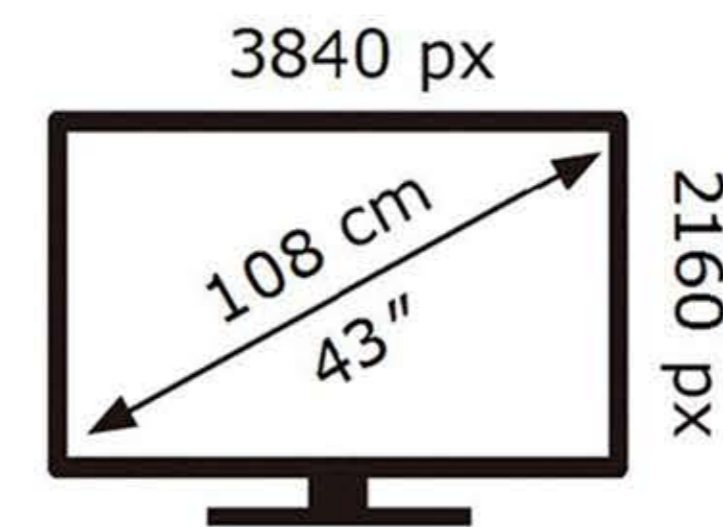

SAMSUNG

UE43DU7100K

53 kWh/1000h

ABCDEF **G**

104 kWh/1000h

2019/2013