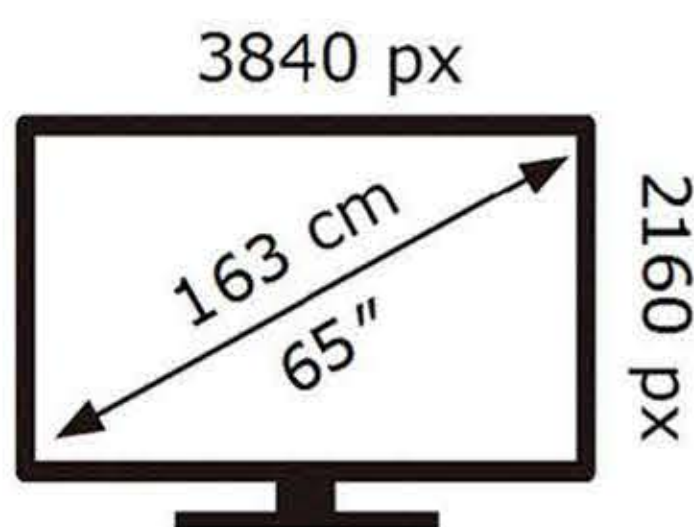

ENERG

SAMSUNG

UE65DU7100K

110 kWh/1000h

ABCDEF **G**

169 kWh/1000h

2019/2013