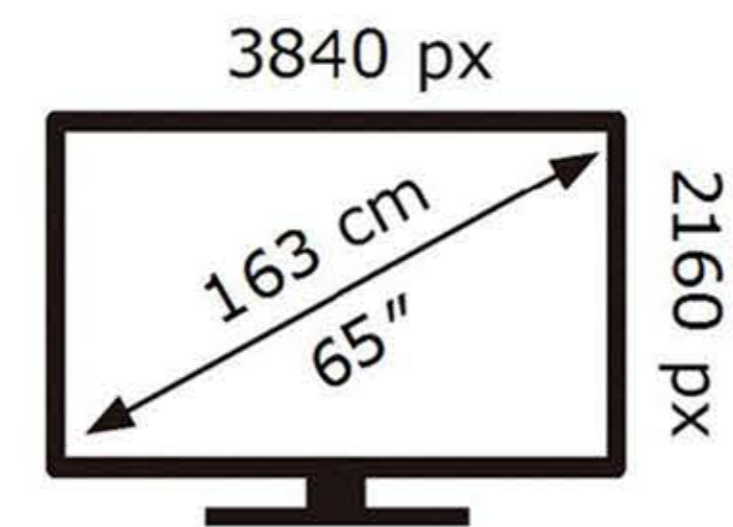

SAMSUNG

UE65DU7100K

110 kWh/1000h

ABCDEF **G**

169 kWh/1000h

2019/2013