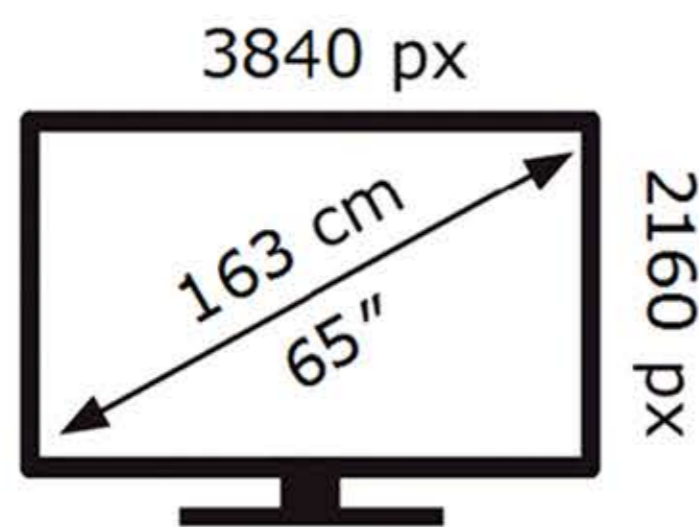

ENERG

SAMSUNG

UE65DU7100K

110 kWh/1000h

ABCDEF **G**

169 kWh/1000h

2019/2013

ENERG