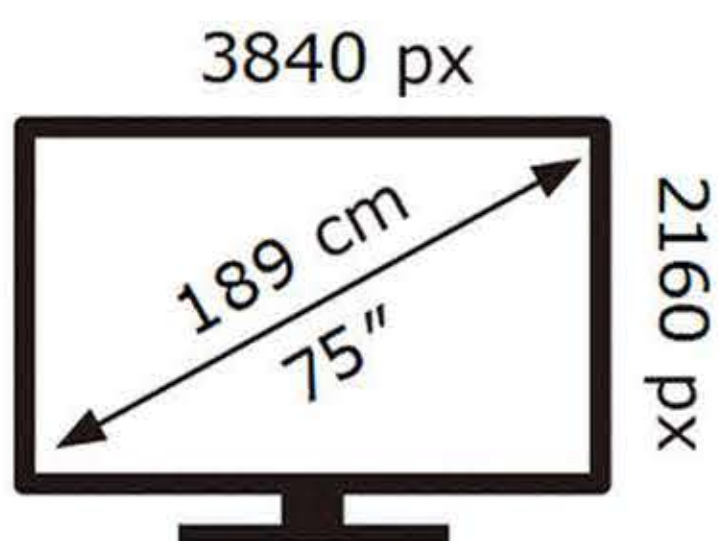

# ENERG

**SAMSUNG**

UE75DU7100K

**139** kWh/1000h

ABCDEF **G**

**178** kWh/1000h

2019/2013