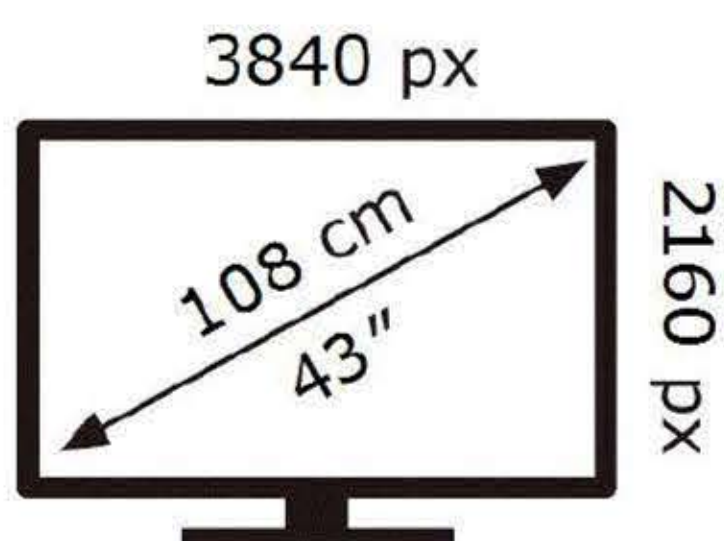

ENERGY

SAMSUNG

QE43Q60DAU

50 kWh/1000h

ABCDEF **G**

101 kWh/1000h

2019/2013