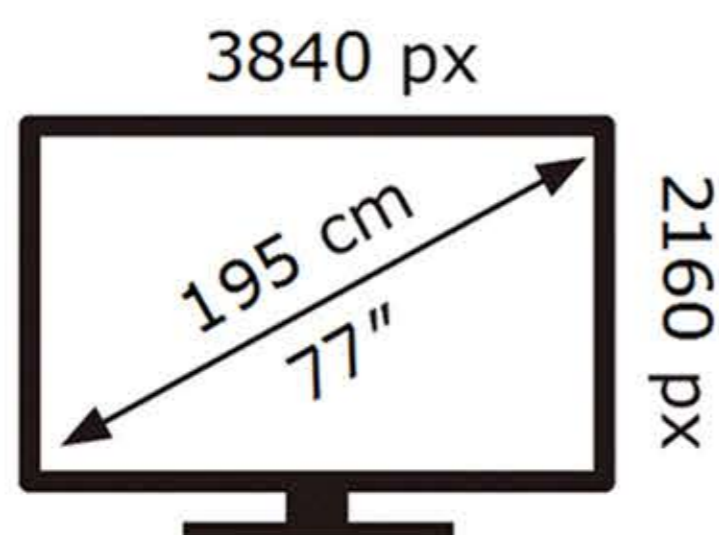

ENERG ⚡

SAMSUNG

QE77S95DAT

128 kWh/1000h

ABCDEF **G**

HDR

309 kWh/1000h

2019/2013