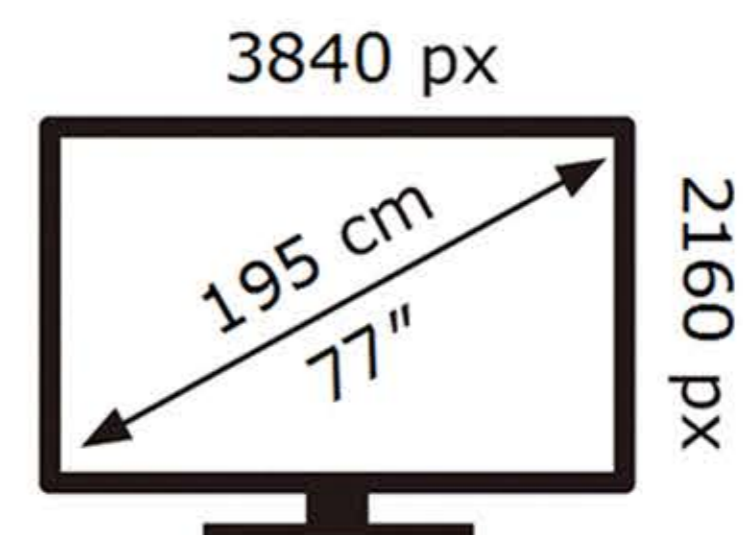

ENERG ⚡

SAMSUNG

QE77S95DAT

128 kWh/1000h

ABCDEF **G**

HDR

309 kWh/1000h

2019/2013