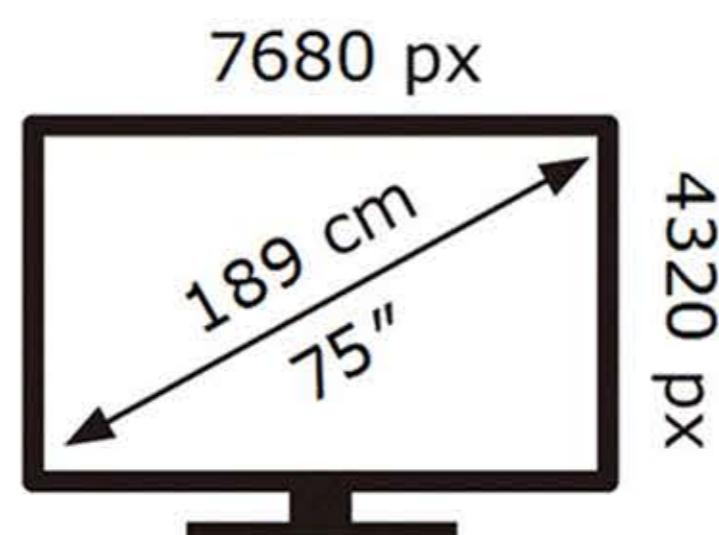

SAMSUNG

QE75QN800DT

138 kWh/1000h

ABCDEF **G**

398 kWh/1000h

2019/2013

SAMSUNG

QE75QN800DT