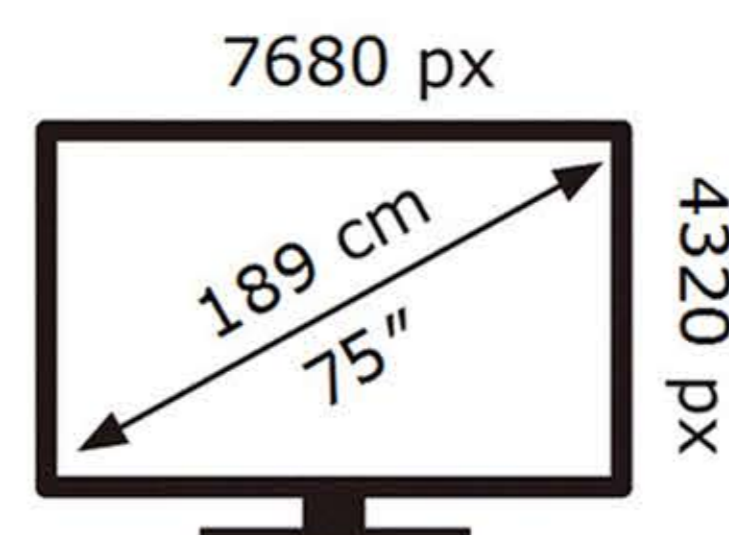

SAMSUNG

QE75QN800DT

138 kWh/1000h

ABCDEF **G**

398 kWh/1000h

2019/2013

SAMSUNG

QE75QN800DT

138 kWh/1000h

ABCDEF **G**

398 kWh/1000h

2019/2013