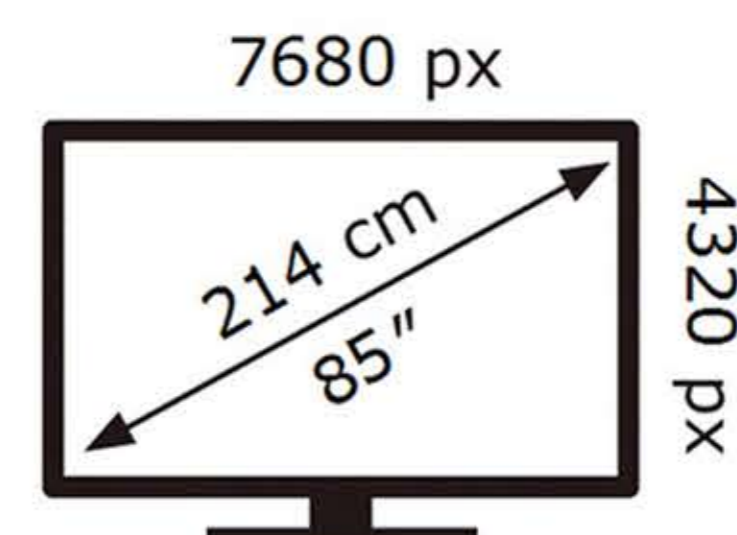

ENERG ⚡

SAMSUNG

QE85QN800DT

165 kWh/1000h

ABCDEF **G**

HDR

401 kWh/1000h

2019/2013