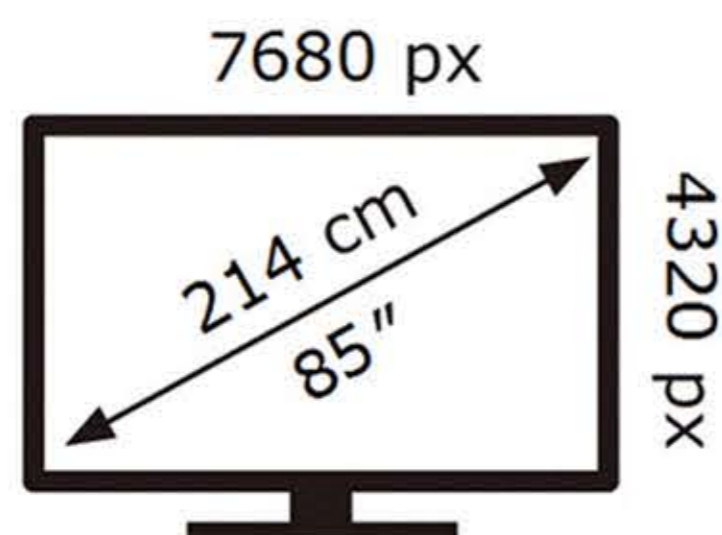

ENERG ⚡

SAMSUNG

QE85QN800DT

165 kWh/1000h

ABCDEF **G**

HDR

401 kWh/1000h

2019/2013