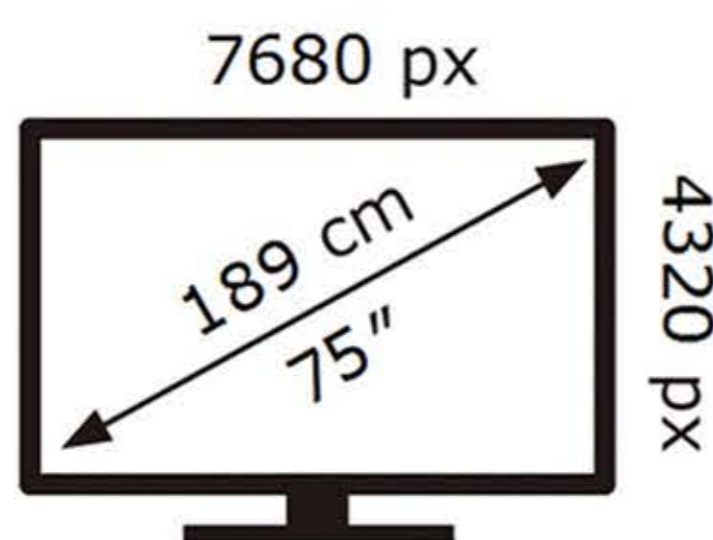

ENERG ⚡

SAMSUNG

QE75QN900DT

137 kWh/1000h

ABCDEF **G**

HDR

408 kWh/1000h

2019/2013