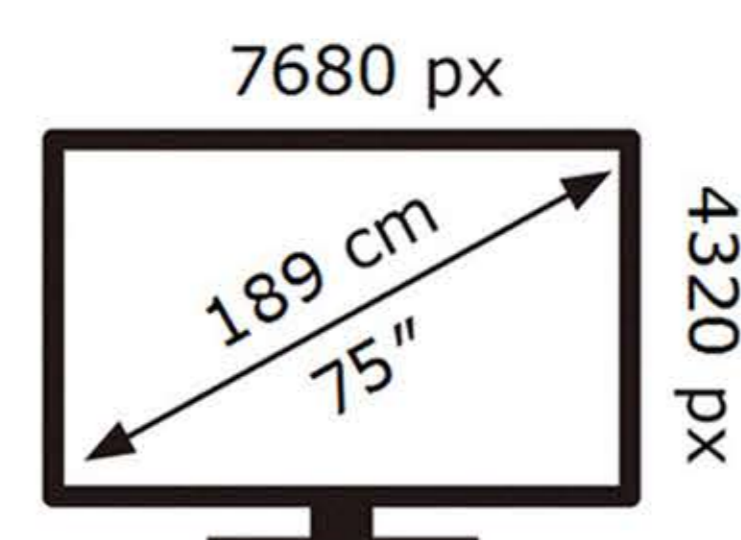

ENERG ⚡

SAMSUNG

QE75QN900DT

137 kWh/1000h

ABCDEF **G**

HDR

408 kWh/1000h

2019/2013