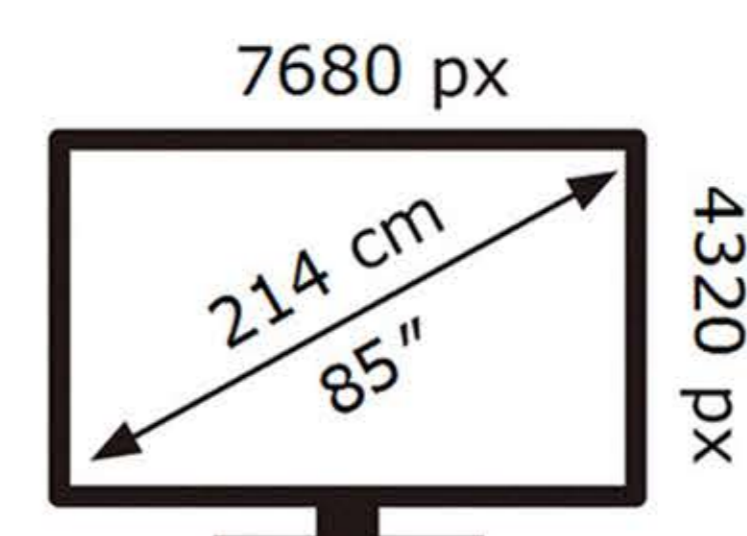

SAMSUNG

QE85QN900DT

164 kWh/1000h

ABCDEF **G**

438 kWh/1000h

2019/2013

SAMSUNG

QE85QN900DT

164 kWh/1000h

ABCDEF **G**

438 kWh/1000h

2019/2013