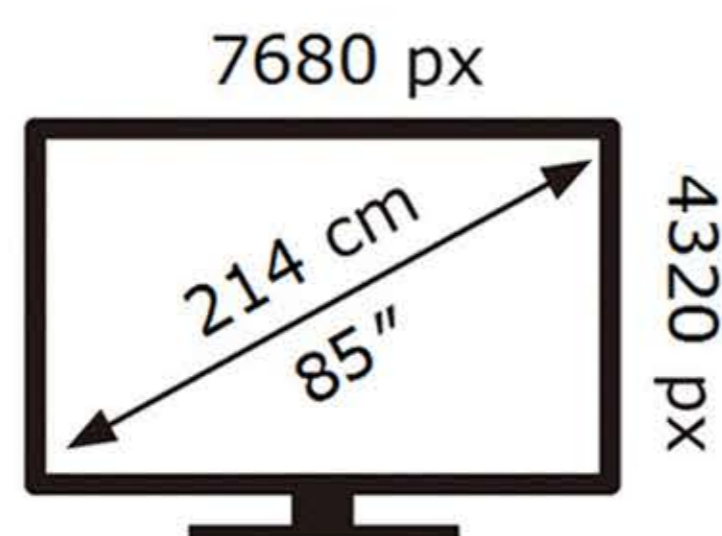

SAMSUNG

QE85QN900DT

164 kWh/1000h

ABCDEF **G**

438 kWh/1000h

2019/2013

SAMSUNG

QE85QN900DT