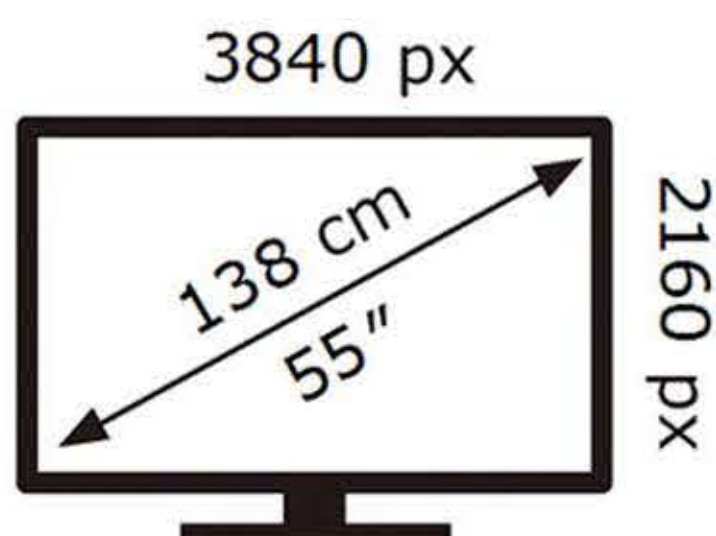

ENERG

SAMSUNG

QE55S95DAT

82 kWh/1000h

ABCDEF **G**

191 kWh/1000h

2019/2013