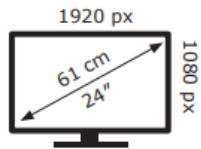

Energy Label for customers in
England, Scotland and Wales

Energy Label for customers in
Republic of Ireland and
Northern Ireland

acer

B247Y E

15 kWh/1000h

2019/2013

acer

B247Y E