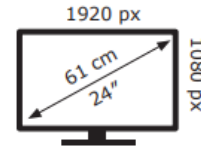

Energy Label for customers in
England, Scotland and Wales

Energy Label for customers in
Republic of Ireland and
Northern Ireland

acer

B247Y E

15 kWh/1000h

2019/2013

acer

B247Y E

15 kWh/1000h

2019/2013