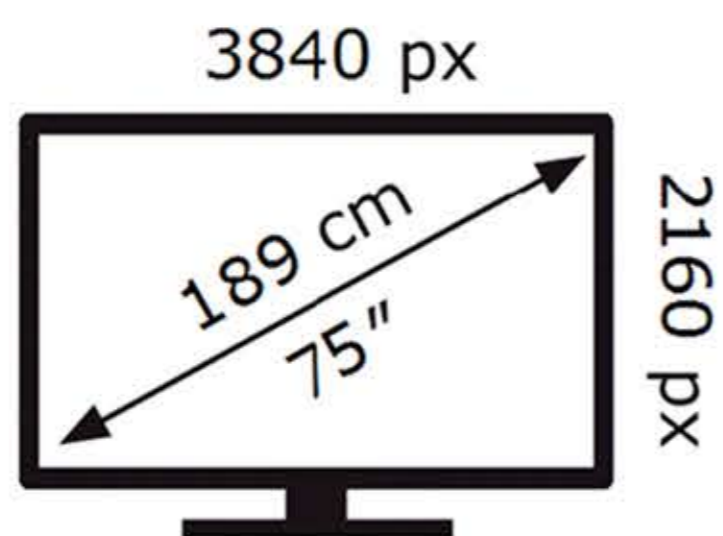

ENERG ⚡

SAMSUNG

UE75DU8500K

137 kWh/1000h

ABCDEF **G**

227 kWh/1000h

2019/2013

ENERG ⚡