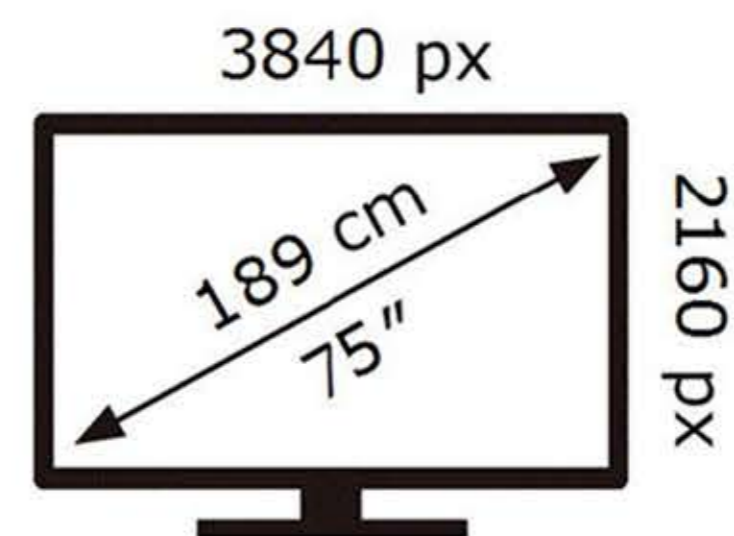

SAMSUNG

UE75DU8500K

137 kWh/1000h

ABCDEF **G**

227 kWh/1000h

2019/2013