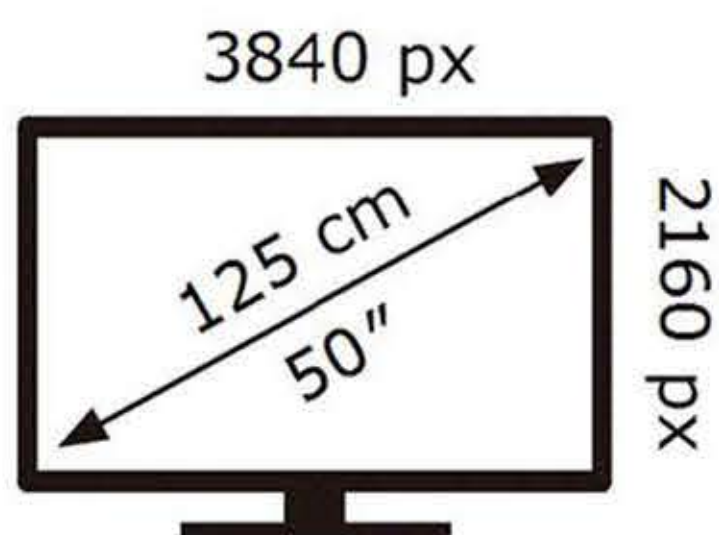

ENERG

SAMSUNG

QE50Q80DAT

69 kWh/1000h

ABCDEF **G**

202 kWh/1000h

2019/2013