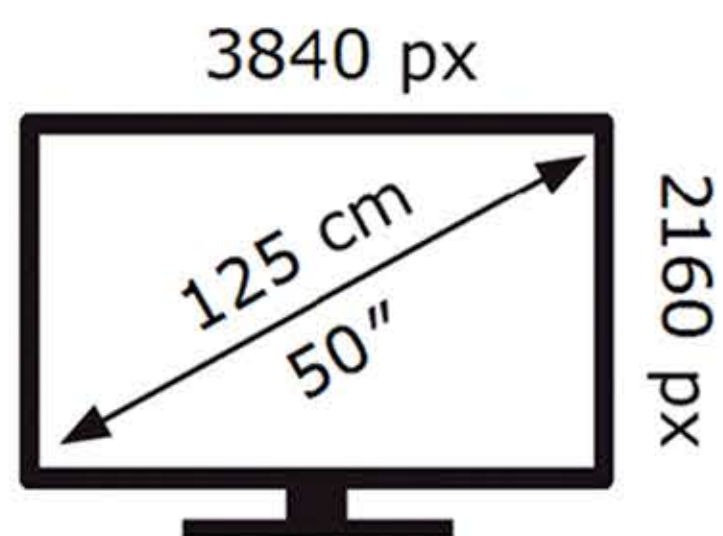

ENERG

SAMSUNG

QE50Q80DAT

69 kWh/1000h

ABCDEF **G**

202 kWh/1000h

2019/2013

ENERG