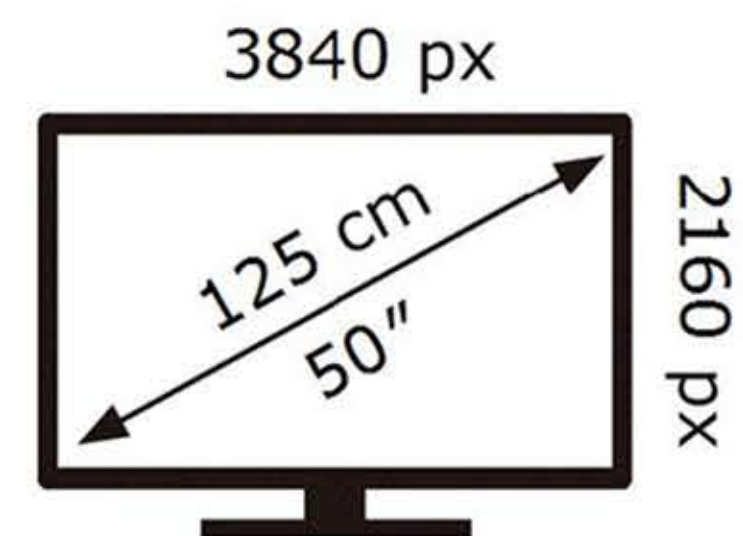

SAMSUNG

QE50Q80DAT

69 kWh/1000h

ABCDEF **G**

202 kWh/1000h

2019/2013