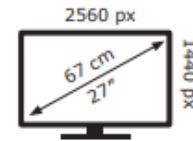

31 kWh/1000h

ABCDEF**G**
HDR
44 kWh/1000h