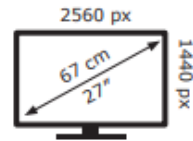

Energy Label for customers in
England, Scotland and Wales

Energy Label for customers in
Republic of Ireland and
Northern Ireland

Samsung S27DG602SU

31 kWh/1000h

ABCDEF**G**
HDR
44 kWh/1000h

2019/2013

Samsung S27DG602SU