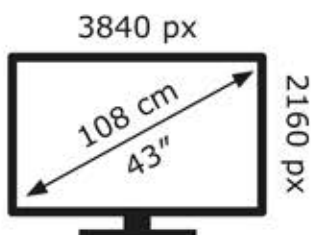

# ENERG

LG Electronics

43QNED80T6A

**54** kWh/1000h

ABCDEF**G**

**91** kWh/1000h

2019/2013