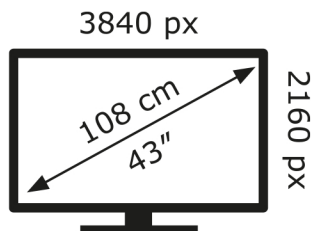

LG Electronics

43QNED80T6A

54 kWh/1000h

ABCDEF**G**

91 kWh/1000h

2019/2013

LG Electronics

43QNED80T6A