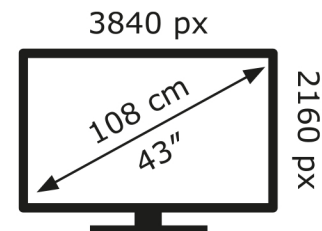

LG Electronics

43QNED80T6A

54 kWh/1000h

ABCDEF**G**

91 kWh/1000h

2019/2013

LG Electronics

43QNED80T6A

54 kWh/1000h

ABCDEF**G**

91 kWh/1000h

2019/2013